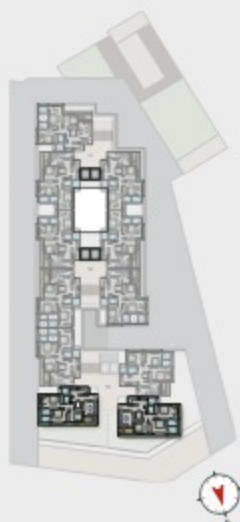

**SHRIMAY
PULENCE**

Designed Just For Your Splendid Lifestyle

151

Units only

3 BHK

Exclusive Project

16x10

Master Bedroom

10x4

Balcony

25+

Amenities

Terrace

Amenities

TYPICAL FLOOR PLAN

TYPE A

TYPICAL UNIT

Block: A-202 & 203

TYPE B

TYPICAL UNIT

Block: B-202 & 203

Block: C-201 & 202

TYPE C

TYPICAL UNIT

Block: B-204

Block: C-203

TYPE D

TYPICAL UNIT

Block: A-204

Block: B-201

TYPE E

TYPICAL UNIT
Block: A-201