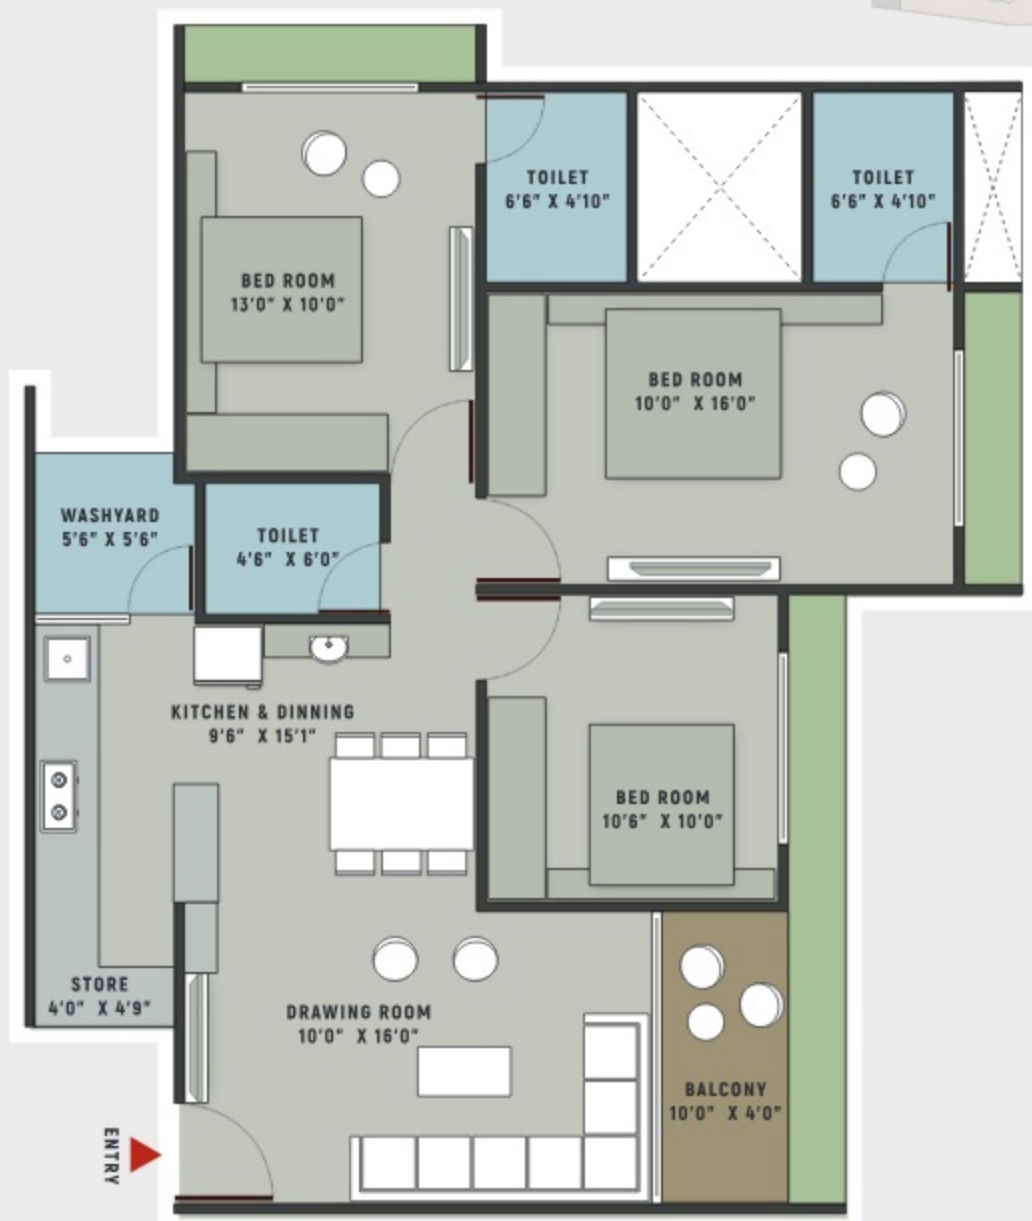

**SHRIMAY
PULENCE**

Designed Just For Your Splendid Lifestyle

151

Units only

3 BHK

Exclusive Project

16x10

Master Bedroom

10x4

Balcony

25+

Amenities

Terrace

Amenities

TYPICAL FLOOR PLAN

TYPE A

TYPICAL UNIT

Block: A-202 & 203

TYPE B

TYPICAL UNIT

Block: B-202 & 203

Block: C-201 & 202

TYPE C

TYPICAL UNIT

Block: B-204

Block: C-203

TYPE D

TYPICAL UNIT

Block: A-204

Block: B-201

TYPE E

TYPICAL UNIT
Block: A-201